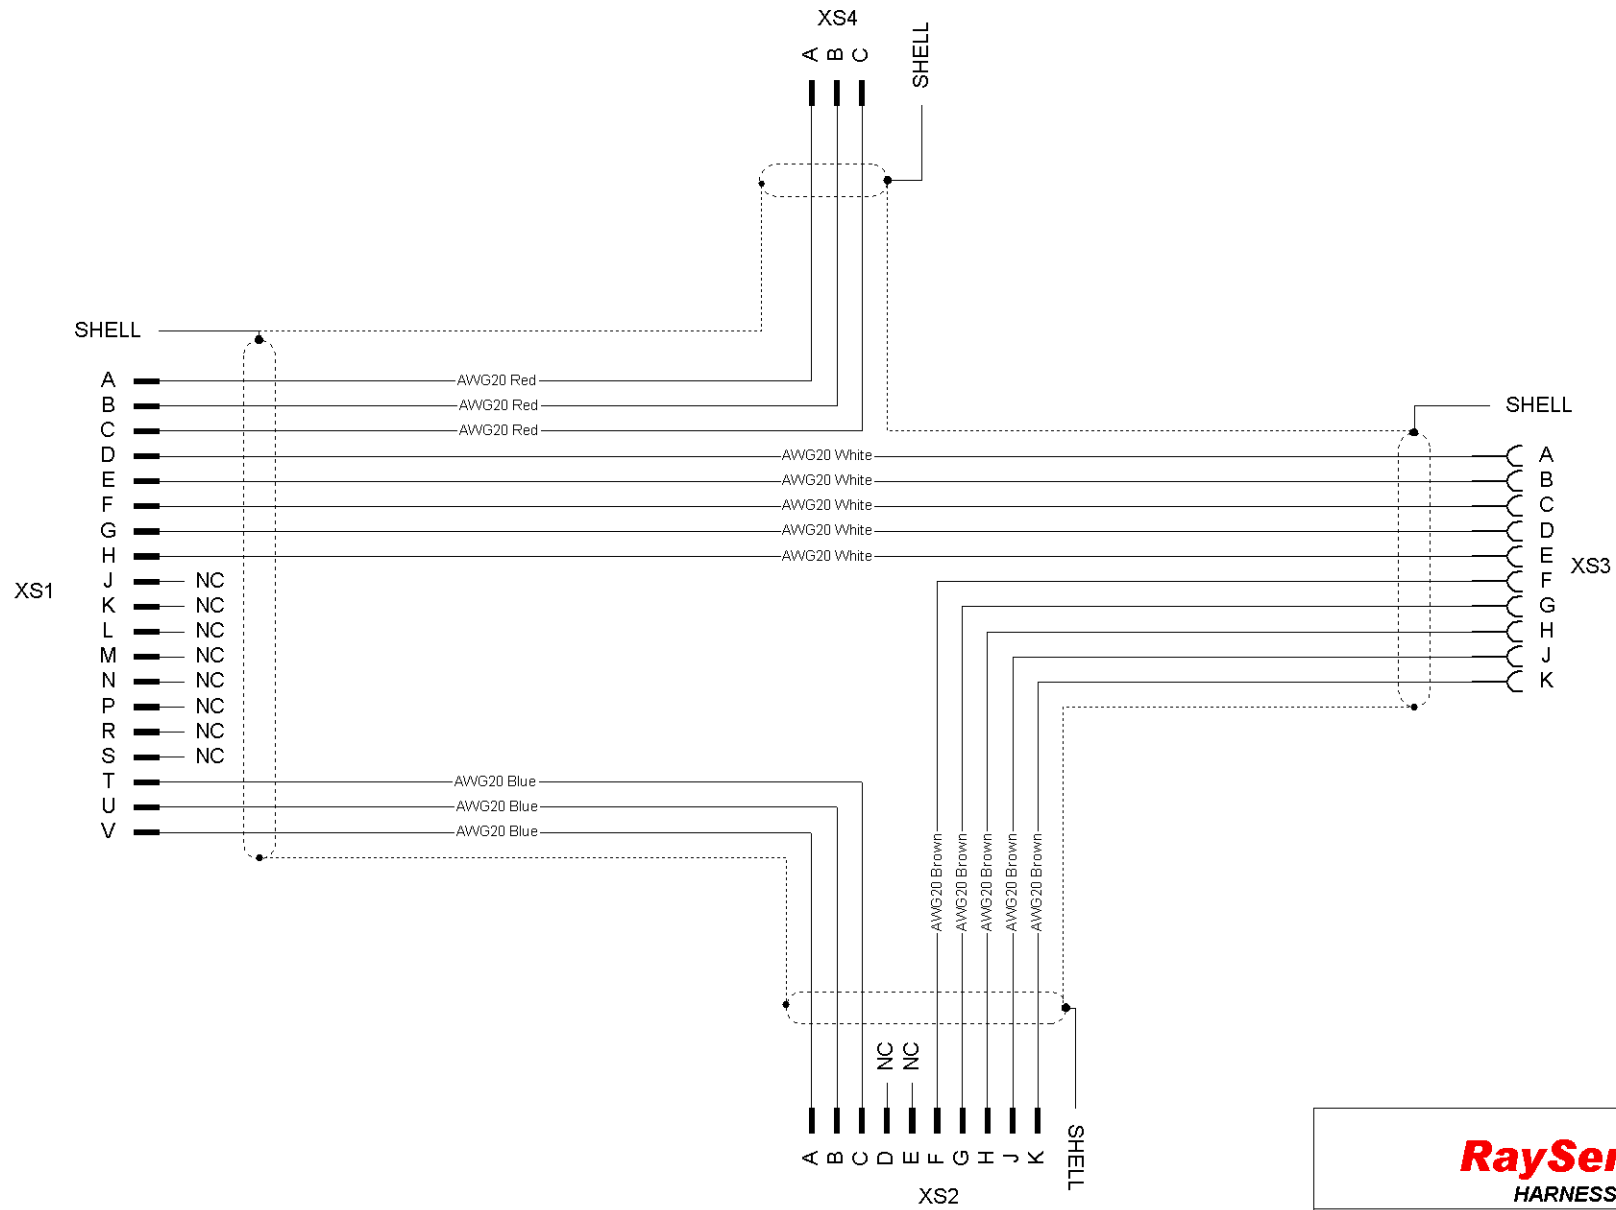

WIRING SCHEMATIC

RayService

HARNES PROPOSAL DRAWING

TITLE: WIRING SCHEMATIC	
CREATOR: Navratil	DATE: 16.9.2005
FILENAME: RS-AJ.vsd	Page 4 of 4